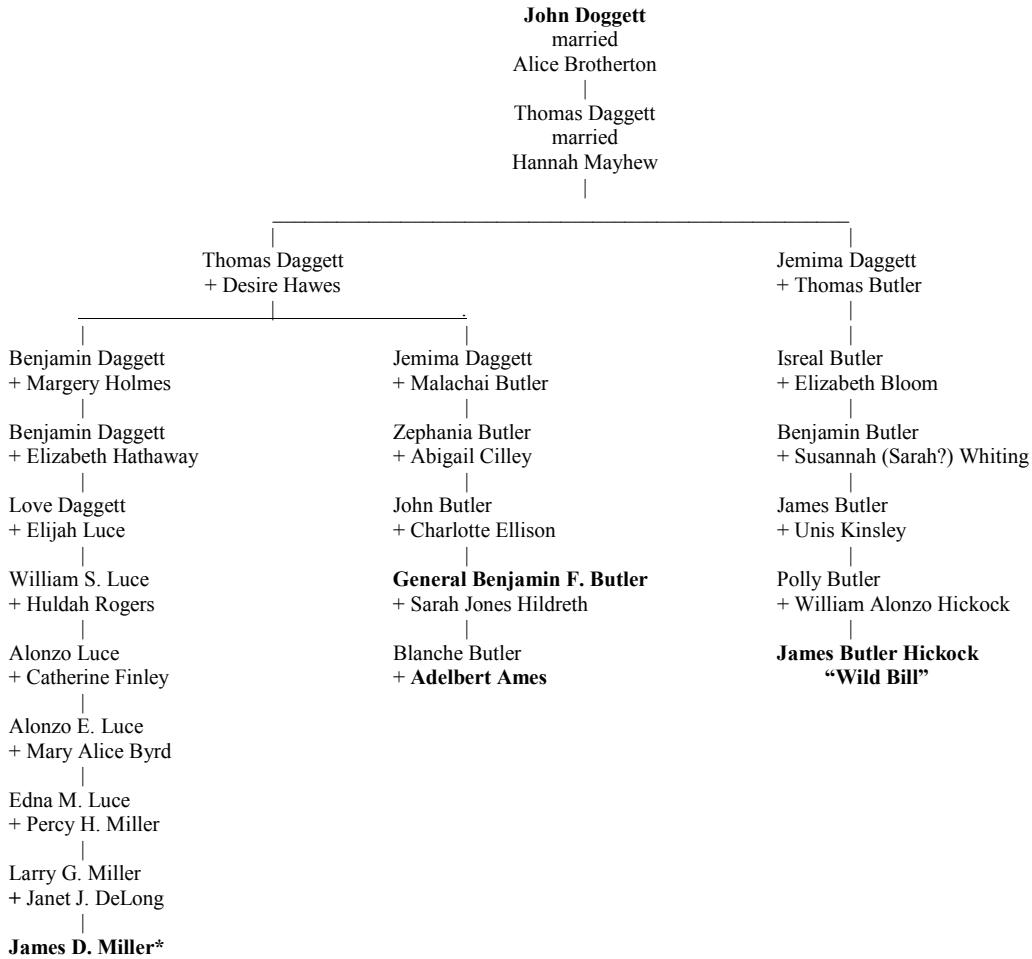

# Notable Descendants of John Doggett of Martha's Vineyard, Massachusetts

\*Compiler of this Chart

Relationship of James D. Miller to Benjamin F. Butler = 3<sup>rd</sup> Cousins 5 times removed.  
 Relationship of James D. Miller to James Butler Hickock = 5<sup>th</sup> Cousins 4 times removed  
 Relationship of Benjamin F. Butler to James Butler Hickock = 4<sup>th</sup> Cousins Once Removed